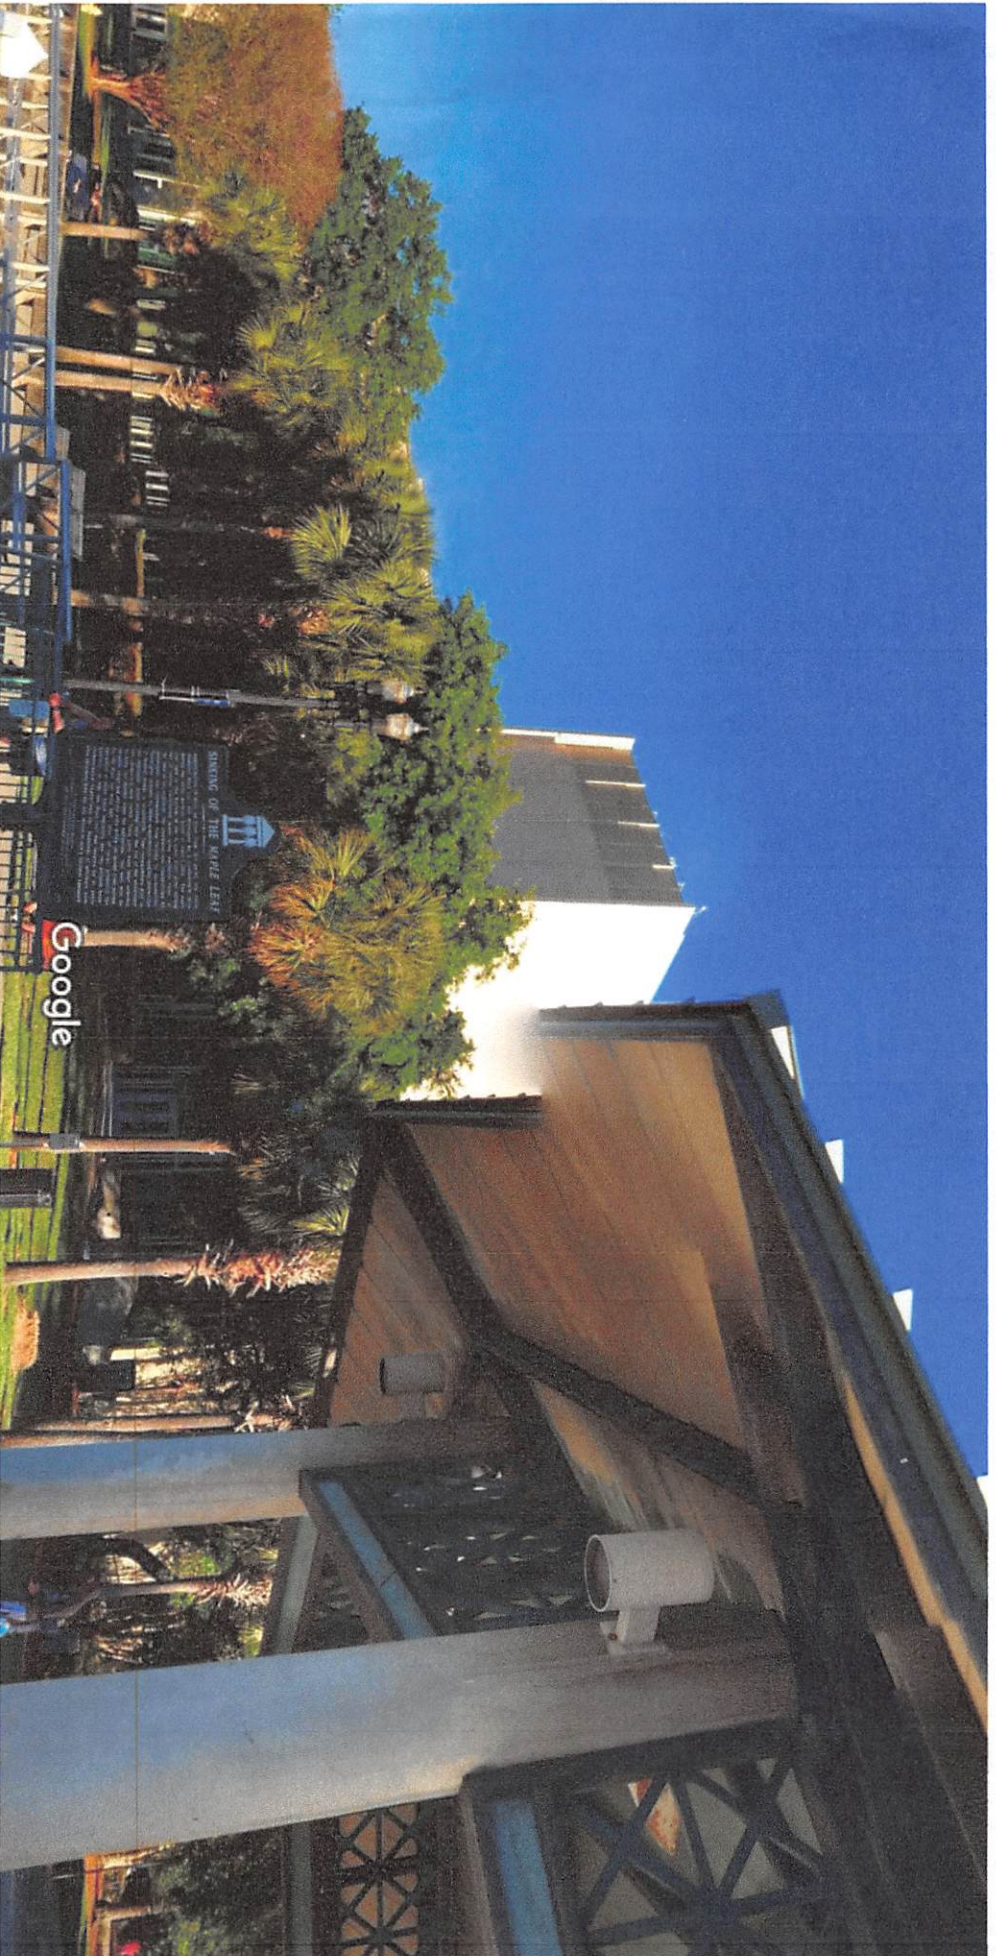

What about the mechanical tower on the Performing arts building as the tower element with mural, lights, etc? It is visible from Riverwalk, Acosta Bridge and Southbank (CSX is not)

Image capture: Apr 2016 Images may be subject to copyright. 

 Gaven Crochet

Street View - Apr 2016